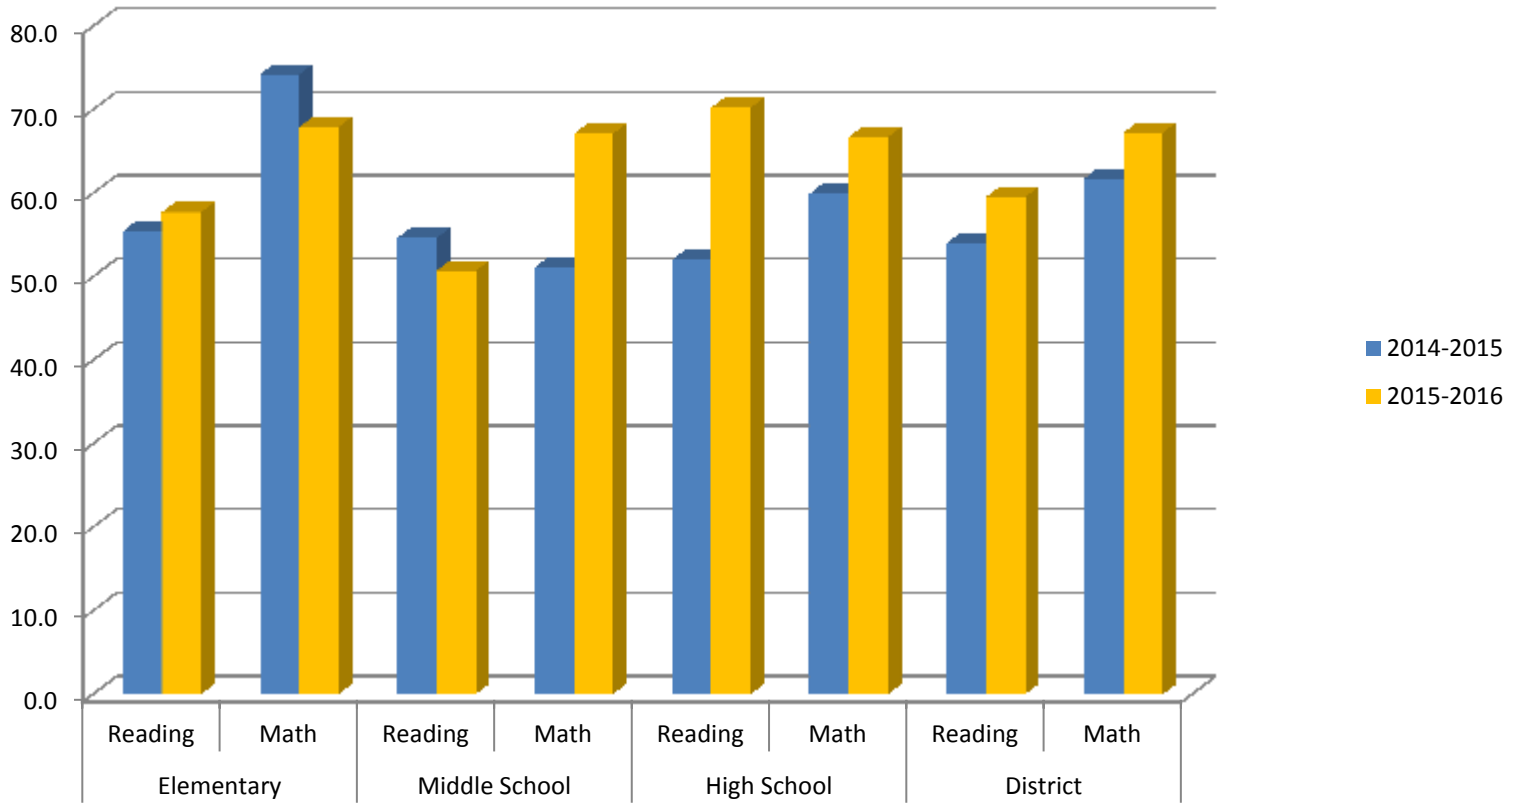

Covert Public Schools
Students Meeting Projected NWEA Growth

District goal is for 70% of students to meet expected growth in reading and math by 2021.